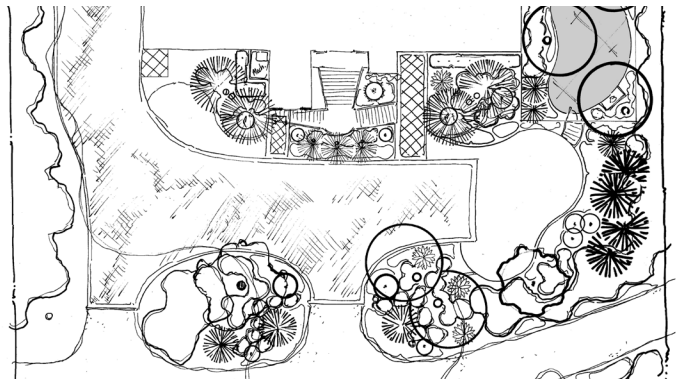

## Modern Renovation on Midnight Pass

This dramatic, modern renovation on Midnight Pass combines fresh, clean, Gulf inspired hardscape materials with a native coastal plant palette and playful pops of color. Significant earthwork brought the dune systems right up to the rear facade of the home. The result is an oasis that settles neatly into its piece of Turtle Beach paradise.

The hardscape for this project was completely revised, complementing the clean architectural lines of this oceanfront renovation. Regrading and recirculating the back of the property integrated the dunes right up to the home, creating a sense of unity and belonging with the Gulf frontage. Across the private street, an Intercoastal kayak launch beckons.