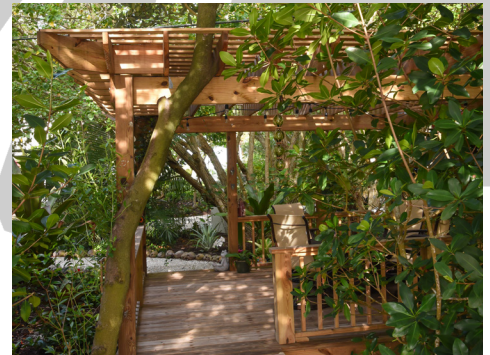

## Modern Renovation on Midnight Pass

This dramatic, modern renovation on Midnight Pass combines fresh, clean, Gulf inspired hardscape materials with a native coastal plant palette and playful pops of color. Significant earthwork brought the dune systems right up to the rear facade of the home. The result is an oasis that settles neatly into its piece of Turtle Beach paradise.

The hardscape for this project was completely revised, complementing the clean architectural lines of this oceanfront renovation. Regrading and recirculating the back of the property integrated the dunes right up to the home, creating a sense of unity and belonging with the Gulf frontage. Across the private street, an Intercoastal kayak launch beckons.